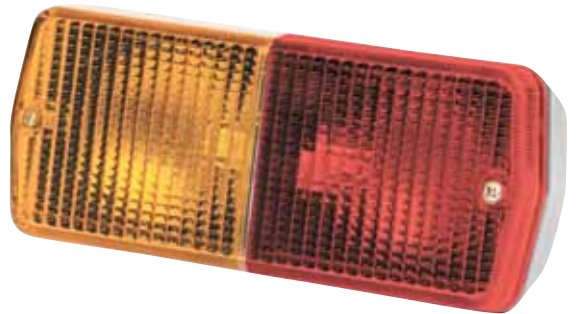

MF PLASTİK PULLUK FARI
MF PLASTIC WORKING LIGHT

KOD / CODE

STP02072RH
STP02072LH
STP02072C