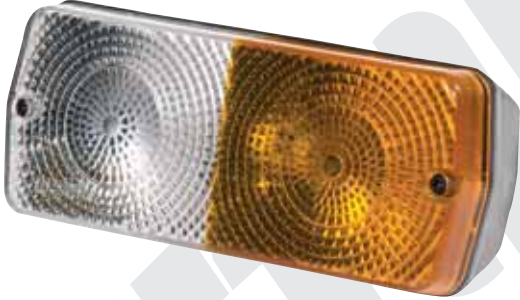

MF PARK LAMBA
MF PARKING LIGHT

AÇIKLAMA / DESCRIPTION
SAĞ LAMBA / RIGHT LIGHT
CAM / LENS

KOD / CODE
STP02029
STP02029C