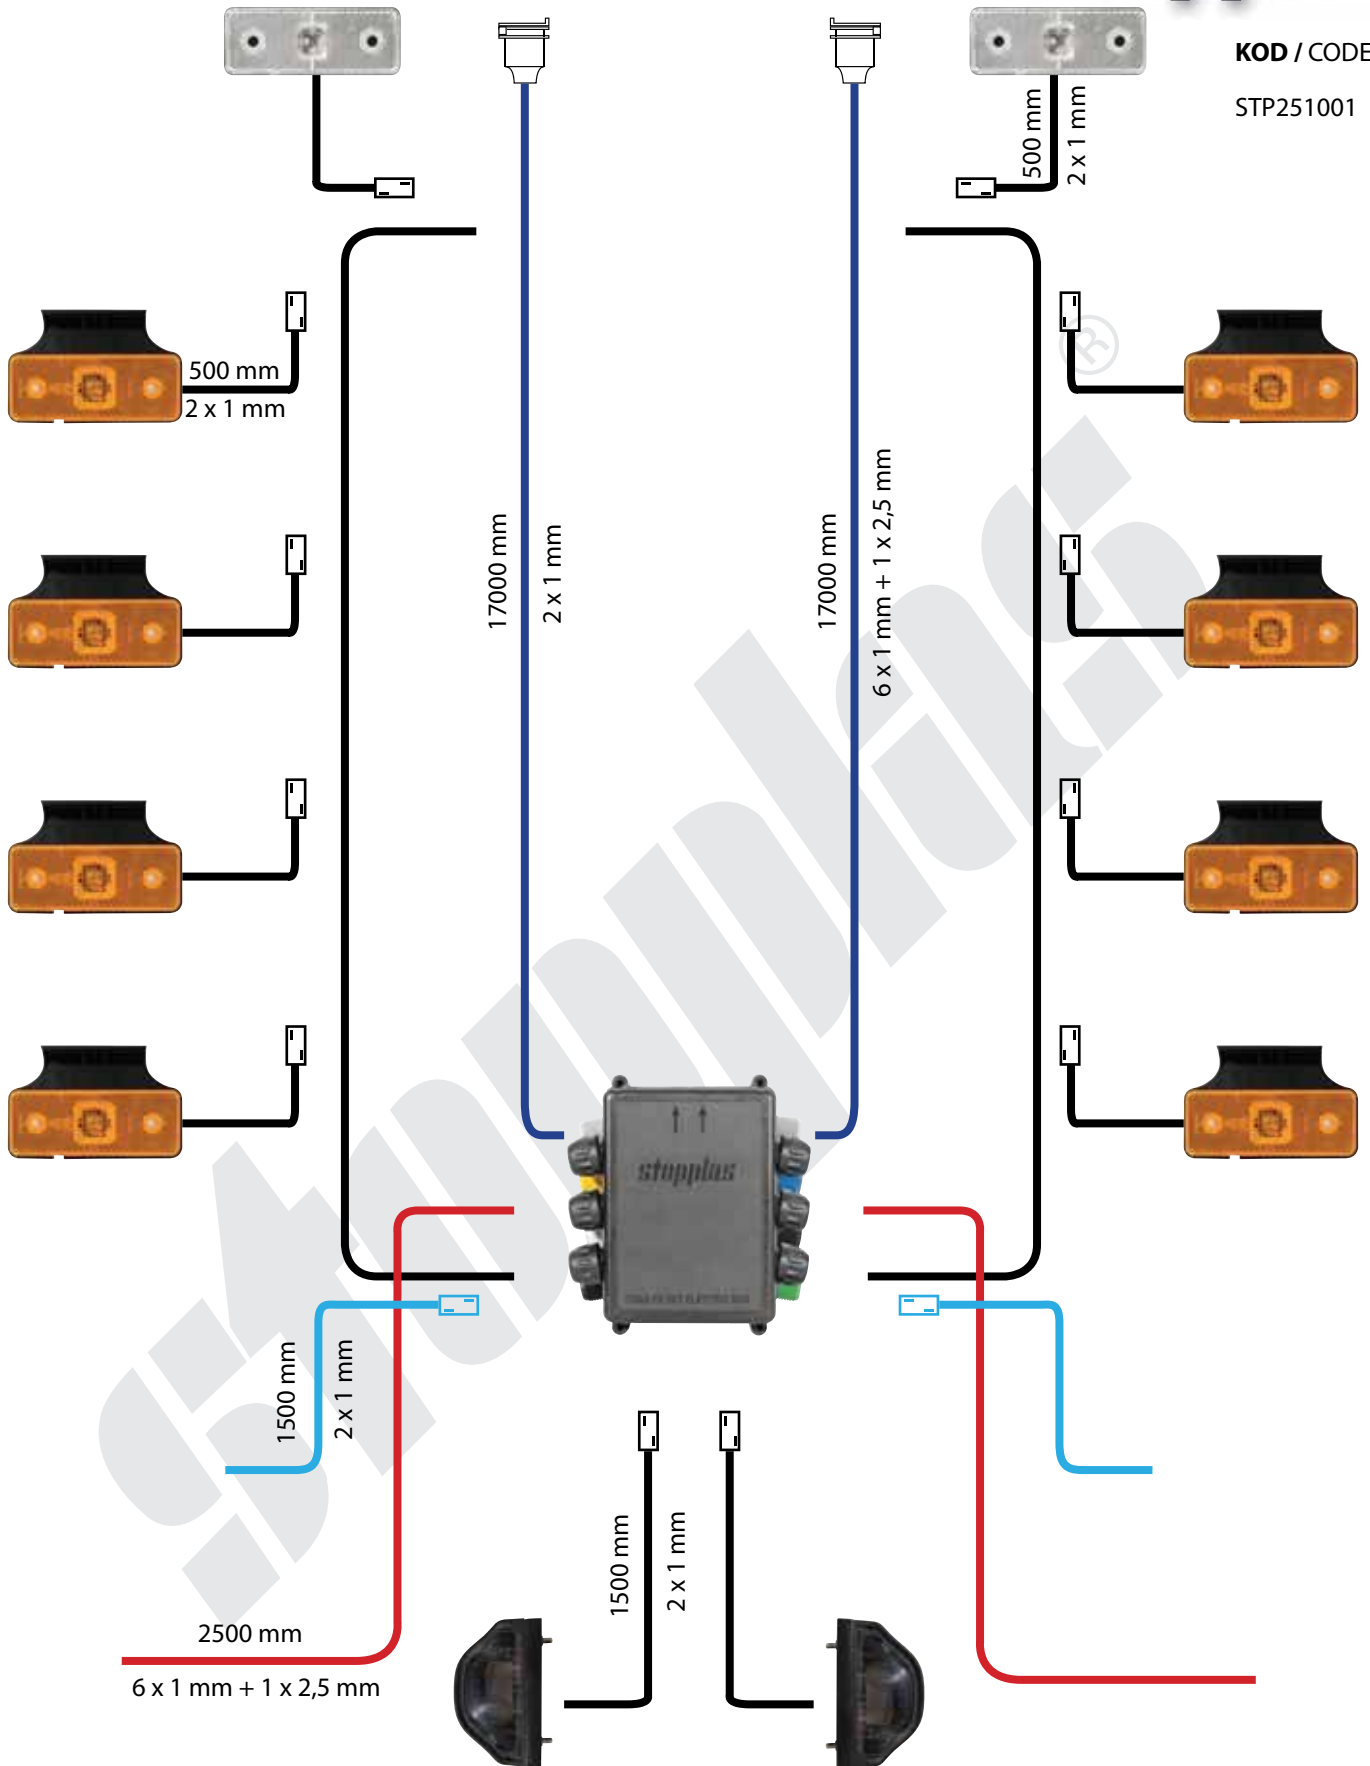

KOD / CODE

STP251001

DORSE SETİNİN ÖZELLİKLERİ İSTEKLERİNİZE GÖRE UYARLANABİLİR.
WE CAN SUPPLY TRAILER SET AS YOUR SPECIAL REQUIREMENTS.

www.stopplas.com.tr